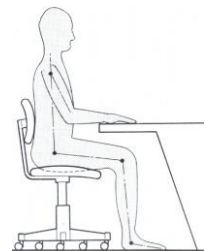

SitStand Desks

thoracic
lumbar
pelvic

Our electric Sit Stand height adjustable desks promote the ergonomic and health benefits of both sitting and standing while you work. Specifically, using a Sit Stand desk promotes good blood circulation, prevents problems associated with prolonged sitting and can result in increased alertness and activity levels. It also helps fight fatigue making it easier to focus on work tasks, improving focus, mood, and productivity levels. Our offering comes in 4 footprints (1800/1600/1400/1200mm wide by 800mm deep) in silver finish only, with a choice of four tops.

The height range goes from 700mm at its lowest to 1100mm at its highest (measured to the underside of the desk). The load capacity is 100kgs and comes with a 5 year warranty.

We can supply in a number of ways and can offer a direct delivery service with or without one of our bad back chairs.

Our other ranges include:

- Perching and saddle stools with and without backs with different seat height configurations with and without footings as well as alternative castors and glides to suit your application
- Desk accessories including monitor arms, document holders, foot and legrests
- Soft seating: pouffes, tubs, modular and settees, tables and a wide range of visitor seating
- Our bundle chairs offer an all-encompassing and affordable solution to your general office needs