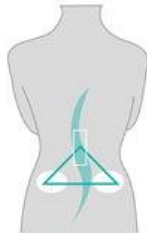

SitStand Desks

thoracic
lumbar
pelvic

Our electric Sit Stand height adjustable desks promote the ergonomic and health benefits of both sitting and standing while you work. Specifically, using a Sit Stand desk promotes good blood circulation, prevents problems associated with prolonged sitting and can result in increased alertness and activity levels. It also helps fight fatigue making it easier to focus on work tasks, improving focus, mood, and productivity levels. Our offering comes in 4 footprints (1800/1600/1400/1200mm wide by 800mm deep) in silver finish only, with a choice of four tops.