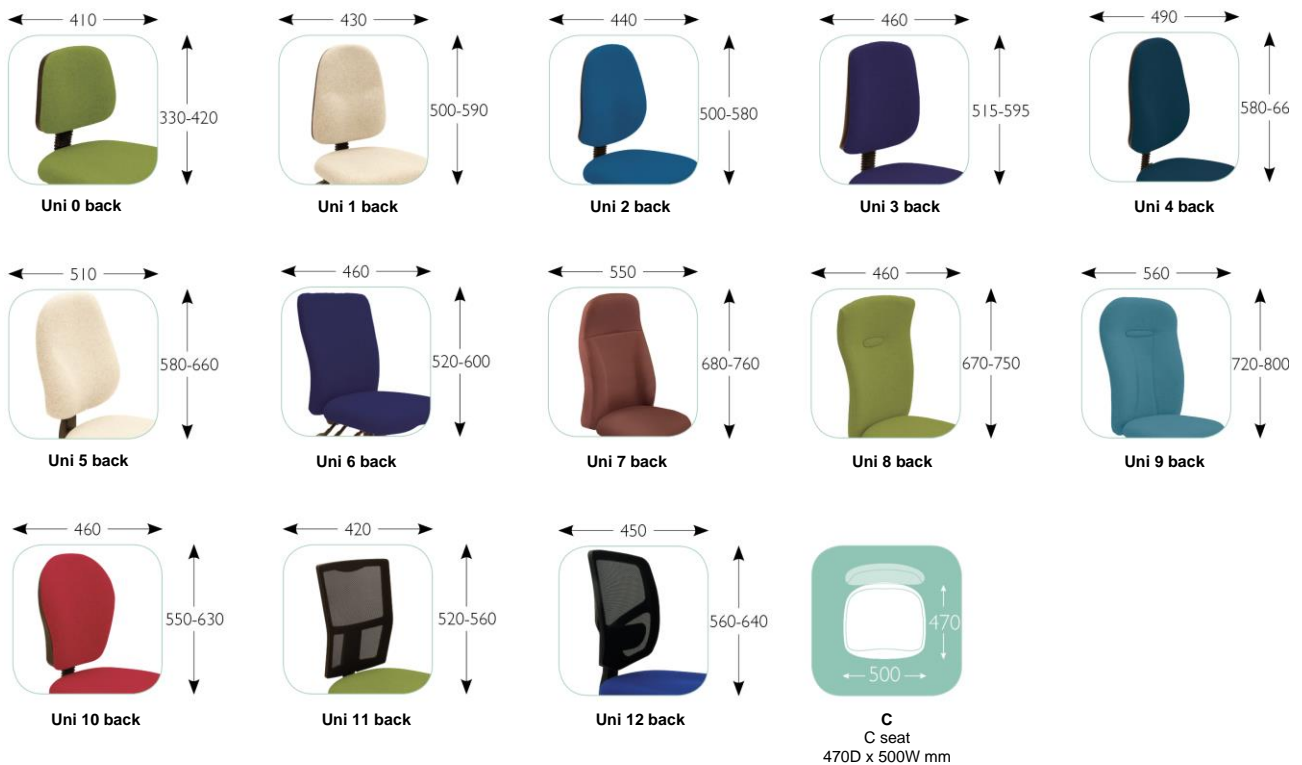

**A3B Arm Functions +£65.10**

**A4X Arm Functions +£65.10**

**FA6 Arm Functions +£65.10**

**Included**

**Other options and personalisations**

## Backs

You can choose from 13 backs with the dimensions shown. Standard support comes with pump lumbar. All backs allow for backrest height adjustment.