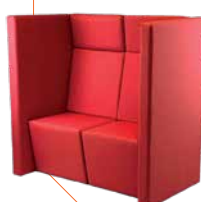

AC2.2LX RX

Double seater booth.

COL1
£1894.44
COL2
£2074.45