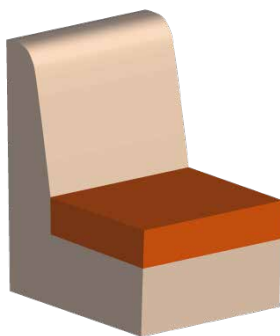

MODULAR

Our three main styles of modular seating provide a standard footprint of 600mm wide by 650mm deep. We make all our frames in house and can accommodate different sizes to suit your space requirements.

The R1 has an all in one upholstery jacket, the F1 series accommodates a replaceable seat if need be and the AR3 brings together a box seat with a shaped back for even more flexibility.

We offer three standard arms but we can accommodate your own designs if space or aesthetics requires it.

The images are purely to stimulate ideas and are not fixed offerings that cannot be modified, manipulated or redesigned to suit the space in question.

R1 Single seater straight unit; plain upholstery; with bull nose– 600mm W x 700mm D

COL1
£313.94
COL2
£348.08

F1 Single seater straight unit chair with separate seat upholstery as standard. - 600mm W x 650mm D

COL1
£313.94
COL2
£348.08

AR3 Single seater; separate seat and back. Can be upholstered with alternative legs and down to the ground. - 600mm W x 650mm D