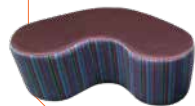

COL1
£502.42
COL2
£548.97

POU11GL

90° curved quadrant corner pouffe. 4 make a complete circle. 2 seater shown with glides. Also available with Y2, X2, X3 legs and castors.
Overall Size: SH470 x W1200 x D430mm

COL1
£391.56
COL2
£424.14

POU12X4

90° right angled corner pouffe. 4 make a complete square. 2 seater shown with X4 leg. Also available with Y2, X2, X3 legs, glides and castors.
Overall Size: SH420 x W1400 x D1000mm

COL1
£391.56
COL2
£424.14

POU13GL

Kidney shaped three seater pouffe shown with glides. Also available with Y2, X2, X3 legs and castors.
Overall Size: SH470 x W1200 x D430mm

COL1
£391.56
COL2
£424.14

CV3GL

3 seater curved pouffe.
Overall Size: SH400 x W1700 x D400mm

COL1
£502.42
COL2
£548.97

POU14GL

Diamond shaped pouffe shown with glides. Also available with Y2, X2, X3 legs and castors.
Overall Size: SH470 x W750 x D540mm