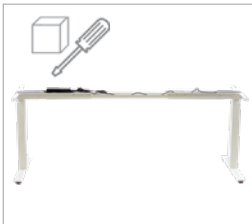

Double motor frame only – black, silver and white
£648.09