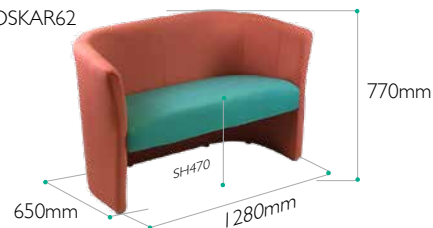

COL1
£517.92
COL2
£569.12

OSKAR2.022Y2

Wooden frame, webbed seat, 3/4 upholstered with Y2 wooden legs, 2 seater; chrome legs available.

COL1
£834.51
COL2
£893.48

OSKAR2.022GL

Wooden frame, webbed seat, upholstered down to the ground, 2 seater; castors available.

COL1
£834.51
COL2
£893.48

OSKAR2.022GLOPEN

Wooden frame, webbed seat, 2 seater, open fronted, castors available.

COL1
£834.51
COL2
£893.48

OSKAR22

OSKAR62

O2 OPTIONS

Wood fascia
£125.51