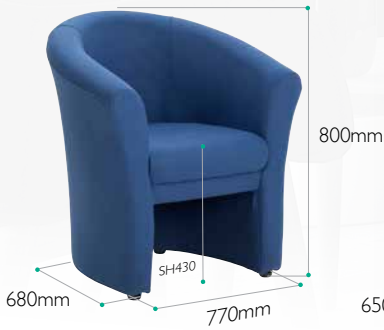

TUBS

Our tub chair offering is comprised of the Oskar 2, 6, 8 and 11.

OSKAR2