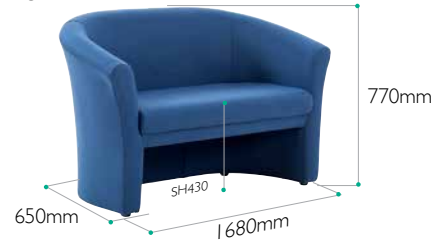

COL1
£834.51
COL2
£893.48

OSKAR2.022GLOPEN

Wooden frame, webbed seat, 2 seater, open fronted, castors available.

COL1
£834.51
COL2
£893.48

OSKAR22

OSKAR62

O2 OPTIONS

Wood fascia
£125.51